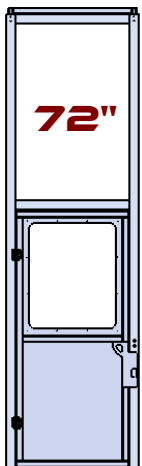

2019 ODE DOOR EXT CHART

STANDARD DOOR

- HONEYWELL RELIALIGN INTEGRATED LOCK (PREWIRED & TESTED)
- CONSTANT PRESSURE PUSH BUTTONS
- ADJUSTABLE SELF CLOSING HINGES
- ADJUSTABLE HEADER AND (1) 24"X41" DOOR FASCIA PANEL
- COVERS ROUGH OPENING HEIGHT: 85"-109" / WIDTH: 42"

24" (LDM) EXTENSION KIT

- COVERS ROUGH OPENING HEIGHT: 109"-133" / WIDTH: 42"
- ADJUSTABLE HEADER AND (1) 24"X41" DOOR FASCIA PANEL

48" (LDL) EXTENSION KIT

- COVERS ROUGH OPENING HEIGHT: 133"-157" / WIDTH: 42"
- ADJUSTABLE HEADER AND (1) 48"X41" DOOR FASCIA PANEL

72" LDXL EXTENSION KIT

- COVERS ROUGH OPENING HEIGHT: 157"-181" / WIDTH: 42"
- ADJUSTABLE HEADER AND (1) 72"X41" DOOR FASCIA PANEL

- SIZES NOT COVERED BY THIS CHART ARE AVAILABLE BUT MAY INCREASE LEAD TIME AND COST.