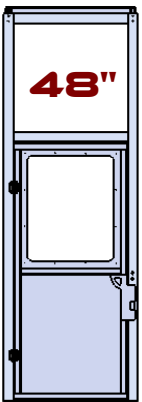

2019 ODE DOOR EXT CHART

STANDARD DOOR

- HONEYWELL RELIALIGN INTEGRATED LOCK (PREWIRED & TESTED)
- CONSTANT PRESSURE PUSH BUTTONS
- ADJUSTABLE SELF CLOSING HINGES
- ADJUSTABLE HEADER AND (1) 24"X41" DOOR FASCIA PANEL
- COVERS ROUGH OPENING HEIGHT: 85"-109" / WIDTH: 42"

24" (LDM) EXTENSION KIT

- COVERS ROUGH OPENING HEIGHT: 109"-133" / WIDTH: 42"
- ADJUSTABLE HEADER AND (1) 24"X41" DOOR FASCIA PANEL

48" (LDL) EXTENSION KIT

- COVERS ROUGH OPENING HEIGHT: 133"-157" / WIDTH: 42"
- ADJUSTABLE HEADER AND (1) 48"X41" DOOR FASCIA PANEL

72" LDXL EXTENSION KIT

- COVERS ROUGH OPENING HEIGHT: 157"-181" / WIDTH: 42"
- ADJUSTABLE HEADER AND (1) 72"X41" DOOR FASCIA PANEL

- SIZES NOT COVERED BY THIS CHART ARE AVAILABLE BUT MAY INCREASE LEAD TIME AND COST.